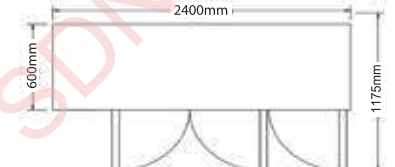

600 Series
Top View

700 Series
Top View

Front View

		2 Door	2 Door	2 Door	3 Door	4 Door
MODEL	600 Series	B2D/C4/600-SM	B2D/C5/600-SM	B2D/C6/600-SM	B3D/C7/600-SM	B4D/C8/600-SM
	700 Series	B2D/C4/7-SM	B2D/C5/7-SM	B2D/C6/7-SM	B3D/C7/7-SM	B4D/C8/7-SM
Temperature°C		+1 to +6	+1 to +6	+1 to +6	+1 to +6	+1 to +6
External Dim.(mm)	- 600 Series	1200 x (600 + 20) x 840	1500 x (600 + 20) x 840	1800 x (600 + 20) x 840	2100 x (600 + 20) x 840	2400 x (600 + 20) x 840
	- 700 Series	1200 x (760 + 20) x 840	1500 x (760 + 20) x 840	1800 x (760 + 20) x 840	2100 x (760 + 20) x 840	2400 x (760 + 20) x 840
Gross Volume (Litres)	- 600 Series	182	255	329	405	479
	- 700 Series	263	366	472	576	681
Voltage/ Frequency (V/ Hz)		230V/1/50HZ 220V/1/60HZ	230V/1/50HZ 220V/1/60HZ	230V/1/50HZ 220V/1/60HZ	230V/1/50HZ 220V/1/60HZ	230V/1/50HZ 220V/1/60HZ
Cooling Capacity (W)		639	750	750	977	1316
Wattage (W)	- 600 Series	326 - 361	440 - 486	402 - 444	511 - 565	558 - 616
	- 700 Series	333 - 353	411 - 454	474 - 524	451 - 499	570 - 604
Ampere (A)	- 600 Series	1.90 - 2.10	2.60 - 2.90	2.40 - 2.60	3.10 - 3.40	3.29 - 3.64
	- 700 Series	1.94 - 2.06	2.40 - 2.70	2.70 - 3.0	2.90 - 3.20	3.37 - 3.57
Refrigerant		R134a	R134a	R134a	R134a	R134a
Defrost System		Forced Air Circulation	Forced Air Circulation	Forced Air Circulation	Forced Air Circulation	Forced Air Circulation
PVC Coated Shelving		4	4	4	6	8
Weight (kg)	- 600 Series	77	80.7	89.8	110.3	125.6
	- 700 Series	97	107	117	143	158
Unit For 20ft Container	- 600 Series	24	22	16	16	8
	- 700 Series	22	22	14	14	8
Unit For 40ft Container	- 600 Series	50	46	32	32	16
	- 700 Series	46	42	28	28	16