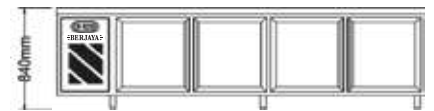

600 Series
Top View

700 Series
Top View

Front View

		2 Door	2 Door	2 Door	3 Door	4 Door
MODEL	600 Series	B2D/C4/600-SM	B2D/C5/600-SM	B2D/C6/600-SM	B3D/C7/600-SM	B4D/C8/600-SM
	700 Series	B2D/C4/7-SM	B2D/C5/7-SM	B2D/C6/7-SM	B3D/C7/7-SM	B4D/C8/7-SM
Temperature°C		+1 to +6	+1 to +6	+1 to +6	+1 to +6	+1 to +6
External Dim.(mm)	- 600 Series	1200 x (600 + 20) x 840	1500 x (600 + 20) x 840	1800 x (600 + 20) x 840	2100 x (600 + 20) x 840	2400 x (600 + 20) x 840
	- 700 Series	1200 x (760 + 20) x 840	1500 x (760 + 20) x 840	1800 x (760 + 20) x 840	2100 x (760 + 20) x 840	2400 x (760 + 20) x 840
Gross Volume (Litres)	- 600 Series	182	255	329	405	479
	- 700 Series	263	366	472	576	681
Voltage/ Frequency (V/ Hz)		230V/1/50HZ 220V/1/60HZ	230V/1/50HZ 220V/1/60HZ	230V/1/50HZ 220V/1/60HZ	230V/1/50HZ 220V/1/60HZ	230V/1/50HZ 220V/1/60HZ
Cooling Capacity (W)		639	750	750	977	1316
Wattage (W)	- 600 Series	326 - 361	440 - 486	402 - 444	511 - 565	558 - 616
	- 700 Series	333 - 353	411 - 454	474 - 524	451 - 499	570 - 604
Ampere (A)	- 600 Series	1.90 - 2.10	2.60 - 2.90	2.40 - 2.60	3.10 - 3.40	3.29 - 3.64
	- 700 Series	1.94 - 2.06	2.40 - 2.70	2.70 - 3.0	2.90 - 3.20	3.37 - 3.57
Refrigerant		R134a	R134a	R134a	R134a	R134a
Defrost System		Forced Air Circulation	Forced Air Circulation	Forced Air Circulation	Forced Air Circulation	Forced Air Circulation
PVC Coated Shelving		4	4	4	6	8
Weight (kg)	- 600 Series	77	80.7	89.8	110.3	125.6
	- 700 Series	97	107	117	143	158
Unit For 20ft Container	- 600 Series	24	22	16	16	8
	- 700 Series	22	22	14	14	8
Unit For 40ft Container	- 600 Series	50	46	32	32	16
	- 700 Series	46	42	28	28	16