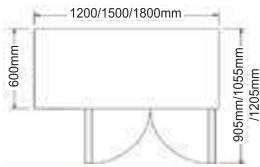

600 Series
Top View

700 Series
Top View

Front View

		2 Door	2 Door	2 Door	3 Door	4 Door
MODEL	600 Series	B2D/C4/600-SM	B2D/C5/600-SM	B2D/C6/600-SM	B3D/C7/600-SM	B4D/C8/600-SM
	700 Series	B2D/C4/7-SM	B2D/C5/7-SM	B2D/C6/7-SM	B3D/C7/7-SM	B4D/C8/7-SM
Temperature°C		+1 to +6	+1 to +6	+1 to +6	+1 to +6	+1 to +6
External Dim.(mm)	- 600 Series	1200 x (600 + 20) x 840	1500 x (600 + 20) x 840	1800 x (600 + 20) x 840	2100 x (600 + 20) x 840	2400 x (600 + 20) x 840
	- 700 Series	1200 x (760 + 20) x 840	1500 x (760 + 20) x 840	1800 x (760 + 20) x 840	2100 x (760 + 20) x 840	2400 x (760 + 20) x 840
Gross Volume (Litres)	- 600 Series	182	255	329	405	479
	- 700 Series	263	366	472	576	681
Voltage/ Frequency (V/ Hz)		230V/1/50HZ 220V/1/60HZ	230V/1/50HZ 220V/1/60HZ	230V/1/50HZ 220V/1/60HZ	230V/1/50HZ 220V/1/60HZ	230V/1/50HZ 220V/1/60HZ
Cooling Capacity (W)		639	750	750	977	1316
Wattage (W)	- 600 Series	326 - 361	440 - 486	402 - 444	511 - 565	558 - 616
	- 700 Series	333 - 353	411 - 454	474 - 524	451 - 499	570 - 604
Ampere (A)	- 600 Series	1.90 - 2.10	2.60 - 2.90	2.40 - 2.60	3.10 - 3.40	3.29 - 3.64
	- 700 Series	1.94 - 2.06	2.40 - 2.70	2.70 - 3.0	2.90 - 3.20	3.37 - 3.57
Refrigerant		R134a	R134a	R134a	R134a	R134a
Defrost System		Forced Air Circulation	Forced Air Circulation	Forced Air Circulation	Forced Air Circulation	Forced Air Circulation
PVC Coated Shelving		4	4	4	6	8
Weight (kg)	- 600 Series	77	80.7	89.8	110.3	125.6
	- 700 Series	97	107	117	143	158
Unit For 20ft Container	- 600 Series	24	22	16	16	8
	- 700 Series	22	22	14	14	8
Unit For 40ft Container	- 600 Series	50	46	32	32	16
	- 700 Series	46	42	28	28	16