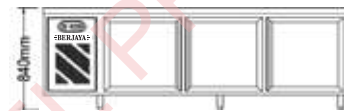

600 Series
Top View

700 Series
Top View

Front View

		2 Door	2 Door	2 Door	3 Door	4 Door
MODEL	600 Series	B2D/C4/600-SM	B2D/C5/600-SM	B2D/C6/600-SM	B3D/C7/600-SM	B4D/C8/600-SM
	700 Series	B2D/C4/7-SM	B2D/C5/7-SM	B2D/C6/7-SM	B3D/C7/7-SM	B4D/C8/7-SM
Temperature°C		+1 to +6	+1 to +6	+1 to +6	+1 to +6	+1 to +6
External Dim.(mm)	- 600 Series	1200 x (600 + 20) x 840	1500 x (600 + 20) x 840	1800 x (600 + 20) x 840	2100 x (600 + 20) x 840	2400 x (600 + 20) x 840
	- 700 Series	1200 x (760 + 20) x 840	1500 x (760 + 20) x 840	1800 x (760 + 20) x 840	2100 x (760 + 20) x 840	2400 x (760 + 20) x 840
Gross Volume (Litres)	- 600 Series	182	255	329	405	479
	- 700 Series	263	366	472	576	681
Voltage/ Frequency (V/ Hz)		230V/1/50HZ 220V/1/60HZ	230V/1/50HZ 220V/1/60HZ	230V/1/50HZ 220V/1/60HZ	230V/1/50HZ 220V/1/60HZ	230V/1/50HZ 220V/1/60HZ
Cooling Capacity (W)		639	750	750	977	1316
Wattage (W)	- 600 Series	326 - 361	440 - 486	402 - 444	511 - 565	558 - 616
	- 700 Series	333 - 353	411 - 454	474 - 524	451 - 499	570 - 604
Ampere (A)	- 600 Series	1.90 - 2.10	2.60 - 2.90	2.40 - 2.60	3.10 - 3.40	3.29 - 3.64
	- 700 Series	1.94 - 2.06	2.40 - 2.70	2.70 - 3.0	2.90 - 3.20	3.37 - 3.57
Refrigerant		R134a	R134a	R134a	R134a	R134a
Defrost System		Forced Air Circulation	Forced Air Circulation	Forced Air Circulation	Forced Air Circulation	Forced Air Circulation
PVC Coated Shelving		4	4	4	6	8
Weight (kg)	- 600 Series	77	80.7	89.8	110.3	125.6
	- 700 Series	97	107	117	143	158
Unit For 20ft Container	- 600 Series	24	22	16	16	8
	- 700 Series	22	22	14	14	8
Unit For 40ft Container	- 600 Series	50	46	32	32	16
	- 700 Series	46	42	28	28	16