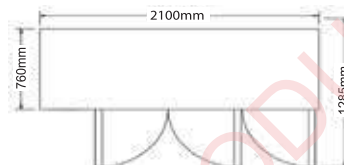

600 Series
Top View

700 Series
Top View

Front View

		2 Door	2 Door	2 Door	3 Door	4 Door
MODEL	600 Series	B2D/C4/600-SM	B2D/C5/600-SM	B2D/C6/600-SM	B3D/C7/600-SM	B4D/C8/600-SM
	700 Series	B2D/C4/7-SM	B2D/C5/7-SM	B2D/C6/7-SM	B3D/C7/7-SM	B4D/C8/7-SM
Temperature°C		+1 to +6	+1 to +6	+1 to +6	+1 to +6	+1 to +6
External Dim.(mm)	- 600 Series	1200 x (600 + 20) x 840	1500 x (600 + 20) x 840	1800 x (600 + 20) x 840	2100 x (600 + 20) x 840	2400 x (600 + 20) x 840
	- 700 Series	1200 x (760 + 20) x 840	1500 x (760 + 20) x 840	1800 x (760 + 20) x 840	2100 x (760 + 20) x 840	2400 x (760 + 20) x 840
Gross Volume (Litres)	- 600 Series	182	255	329	405	479
	- 700 Series	263	366	472	576	681
Voltage/ Frequency (V/ Hz)		230V/1/50HZ 220V/1/60HZ	230V/1/50HZ 220V/1/60HZ	230V/1/50HZ 220V/1/60HZ	230V/1/50HZ 220V/1/60HZ	230V/1/50HZ 220V/1/60HZ
Cooling Capacity (W)		639	750	750	977	1316
Wattage (W)	- 600 Series	326 - 361	440 - 486	402 - 444	511 - 565	558 - 616
	- 700 Series	333 - 353	411 - 454	474 - 524	451 - 499	570 - 604
Ampere (A)	- 600 Series	1.90 - 2.10	2.60 - 2.90	2.40 - 2.60	3.10 - 3.40	3.29 - 3.64
	- 700 Series	1.94 - 2.06	2.40 - 2.70	2.70 - 3.0	2.90 - 3.20	3.37 - 3.57
Refrigerant		R134a	R134a	R134a	R134a	R134a
Defrost System		Forced Air Circulation	Forced Air Circulation	Forced Air Circulation	Forced Air Circulation	Forced Air Circulation
PVC Coated Shelving		4	4	4	6	8
Weight (kg)	- 600 Series	77	80.7	89.8	110.3	125.6
	- 700 Series	97	107	117	143	158
Unit For 20ft Container	- 600 Series	24	22	16	16	8
	- 700 Series	22	22	14	14	8
Unit For 40ft Container	- 600 Series	50	46	32	32	16
	- 700 Series	46	42	28	28	16