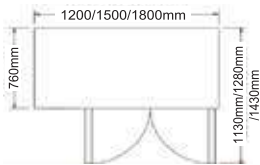

600 Series
Top View

700 Series
Top View

Front View

		2 Door	2 Door	2 Door	3 Door	4 Door
MODEL	600 Series	B2D/C4/600-SM	B2D/C5/600-SM	B2D/C6/600-SM	B3D/C7/600-SM	B4D/C8/600-SM
	700 Series	B2D/C4/7-SM	B2D/C5/7-SM	B2D/C6/7-SM	B3D/C7/7-SM	B4D/C8/7-SM
Temperature°C		+1 to +6	+1 to +6	+1 to +6	+1 to +6	+1 to +6
External Dim.(mm)	- 600 Series	1200 x (600 + 20) x 840	1500 x (600 + 20) x 840	1800 x (600 + 20) x 840	2100 x (600 + 20) x 840	2400 x (600 + 20) x 840
	- 700 Series	1200 x (760 + 20) x 840	1500 x (760 + 20) x 840	1800 x (760 + 20) x 840	2100 x (760 + 20) x 840	2400 x (760 + 20) x 840
Gross Volume (Litres)	- 600 Series	182	255	329	405	479
	- 700 Series	263	366	472	576	681
Voltage/ Frequency (V/ Hz)		230V/1/50HZ 220V/1/60HZ	230V/1/50HZ 220V/1/60HZ	230V/1/50HZ 220V/1/60HZ	230V/1/50HZ 220V/1/60HZ	230V/1/50HZ 220V/1/60HZ
Cooling Capacity (W)		639	750	750	977	1316
Wattage (W)	- 600 Series	326 - 361	440 - 486	402 - 444	511 - 565	558 - 616
	- 700 Series	333 - 353	411 - 454	474 - 524	451 - 499	570 - 604
Ampere (A)	- 600 Series	1.90 - 2.10	2.60 - 2.90	2.40 - 2.60	3.10 - 3.40	3.29 - 3.64
	- 700 Series	1.94 - 2.06	2.40 - 2.70	2.70 - 3.0	2.90 - 3.20	3.37 - 3.57
Refrigerant		R134a	R134a	R134a	R134a	R134a
Defrost System		Forced Air Circulation	Forced Air Circulation	Forced Air Circulation	Forced Air Circulation	Forced Air Circulation
PVC Coated Shelving		4	4	4	6	8
Weight (kg)	- 600 Series	77	80.7	89.8	110.3	125.6
	- 700 Series	97	107	117	143	158
Unit For 20ft Container	- 600 Series	24	22	16	16	8
	- 700 Series	22	22	14	14	8
Unit For 40ft Container	- 600 Series	50	46	32	32	16
	- 700 Series	46	42	28	28	16