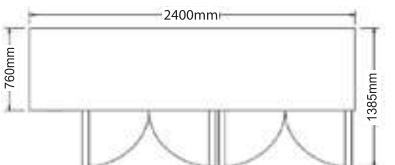

600 Series
Top View

700 Series
Top View

Front View

		2 Door	2 Door	2 Door	3 Door	4 Door
MODEL	600 Series	B2D/C4/600-SM	B2D/C5/600-SM	B2D/C6/600-SM	B3D/C7/600-SM	B4D/C8/600-SM
	700 Series	B2D/C4/7-SM	B2D/C5/7-SM	B2D/C6/7-SM	B3D/C7/7-SM	B4D/C8/7-SM
Temperature°C		+1 to +6	+1 to +6	+1 to +6	+1 to +6	+1 to +6
External Dim.(mm)	- 600 Series	1200 x (600 + 20) x 840	1500 x (600 + 20) x 840	1800 x (600 + 20) x 840	2100 x (600 + 20) x 840	2400 x (600 + 20) x 840
	- 700 Series	1200 x (760 + 20) x 840	1500 x (760 + 20) x 840	1800 x (760 + 20) x 840	2100 x (760 + 20) x 840	2400 x (760 + 20) x 840
Gross Volume (Litres)	- 600 Series	182	255	329	405	479
	- 700 Series	263	366	472	576	681
Voltage/ Frequency (V/ Hz)		230V/1/50HZ 220V/1/60HZ	230V/1/50HZ 220V/1/60HZ	230V/1/50HZ 220V/1/60HZ	230V/1/50HZ 220V/1/60HZ	230V/1/50HZ 220V/1/60HZ
Cooling Capacity (W)		639	750	750	977	1316
Wattage (W)	- 600 Series	326 - 361	440 - 486	402 - 444	511 - 565	558 - 616
	- 700 Series	333 - 353	411 - 454	474 - 524	451 - 499	570 - 604
Ampere (A)	- 600 Series	1.90 - 2.10	2.60 - 2.90	2.40 - 2.60	3.10 - 3.40	3.29 - 3.64
	- 700 Series	1.94 - 2.06	2.40 - 2.70	2.70 - 3.0	2.90 - 3.20	3.37 - 3.57
Refrigerant		R134a	R134a	R134a	R134a	R134a
Defrost System		Forced Air Circulation	Forced Air Circulation	Forced Air Circulation	Forced Air Circulation	Forced Air Circulation
PVC Coated Shelving		4	4	4	6	8
Weight (kg)	- 600 Series	77	80.7	89.8	110.3	125.6
	- 700 Series	97	107	117	143	158
Unit For 20ft Container	- 600 Series	24	22	16	16	8
	- 700 Series	22	22	14	14	8
Unit For 40ft Container	- 600 Series	50	46	32	32	16
	- 700 Series	46	42	28	28	16