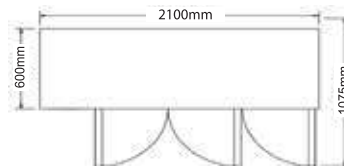

600 Series
Top View

700 Series
Top View

Front View

		2 Door	2 Door	2 Door	3 Door	4 Door
MODEL	600 Series	B2D/C4/600-SM	B2D/C5/600-SM	B2D/C6/600-SM	B3D/C7/600-SM	B4D/C8/600-SM
	700 Series	B2D/C4/7-SM	B2D/C5/7-SM	B2D/C6/7-SM	B3D/C7/7-SM	B4D/C8/7-SM
Temperature°C		+1 to +6	+1 to +6	+1 to +6	+1 to +6	+1 to +6
External Dim.(mm)	- 600 Series	1200 x (600 + 20) x 840	1500 x (600 + 20) x 840	1800 x (600 + 20) x 840	2100 x (600 + 20) x 840	2400 x (600 + 20) x 840
	- 700 Series	1200 x (760 + 20) x 840	1500 x (760 + 20) x 840	1800 x (760 + 20) x 840	2100 x (760 + 20) x 840	2400 x (760 + 20) x 840
Gross Volume (Litres)	- 600 Series	182	255	329	405	479
	- 700 Series	263	366	472	576	681
Voltage/ Frequency (V/ Hz)		230V/1/50HZ 220V/1/60HZ	230V/1/50HZ 220V/1/60HZ	230V/1/50HZ 220V/1/60HZ	230V/1/50HZ 220V/1/60HZ	230V/1/50HZ 220V/1/60HZ
Cooling Capacity (W)		639	750	750	977	1316
Wattage (W)	- 600 Series	326 - 361	440 - 486	402 - 444	511 - 565	558 - 616
	- 700 Series	333 - 353	411 - 454	474 - 524	451 - 499	570 - 604
Ampere (A)	- 600 Series	1.90 - 2.10	2.60 - 2.90	2.40 - 2.60	3.10 - 3.40	3.29 - 3.64
	- 700 Series	1.94 - 2.06	2.40 - 2.70	2.70 - 3.0	2.90 - 3.20	3.37 - 3.57
Refrigerant		R134a	R134a	R134a	R134a	R134a
Defrost System		Forced Air Circulation	Forced Air Circulation	Forced Air Circulation	Forced Air Circulation	Forced Air Circulation
PVC Coated Shelving		4	4	4	6	8
Weight (kg)	- 600 Series	77	80.7	89.8	110.3	125.6
	- 700 Series	97	107	117	143	158
Unit For 20ft Container	- 600 Series	24	22	16	16	8
	- 700 Series	22	22	14	14	8
Unit For 40ft Container	- 600 Series	50	46	32	32	16
	- 700 Series	46	42	28	28	16